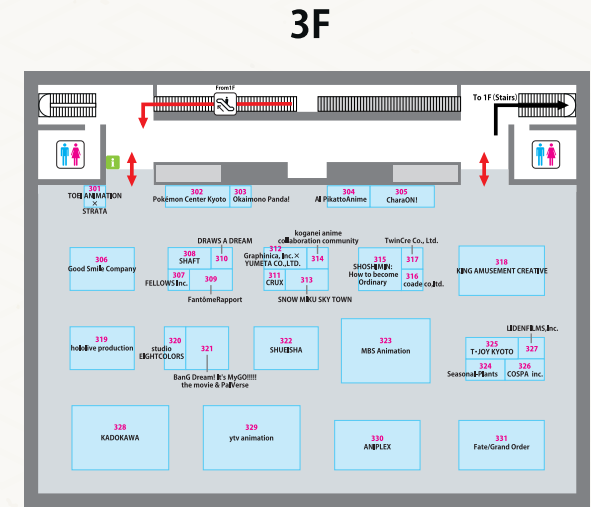

Character Cafe

“KYOMAF CAFE STAND” and kitchen cars sell KYOMAF original food and drinks! The restaurant on the first floor of will also offer a limited menu designed by the Ambassadors!

Rohm Theater Kyoto

Rohm Theater Kyoto

KYOMAF Stage / Cosplay Area
Original KYOMAF photography backgrounds will be setting up in the Cosplay Area!

Kyoto Museum of Crafts and Design

Let's experience Kyoto's traditional industries at a Japanese sweets making and tatami workshop in collaboration with "Summer Wars"!