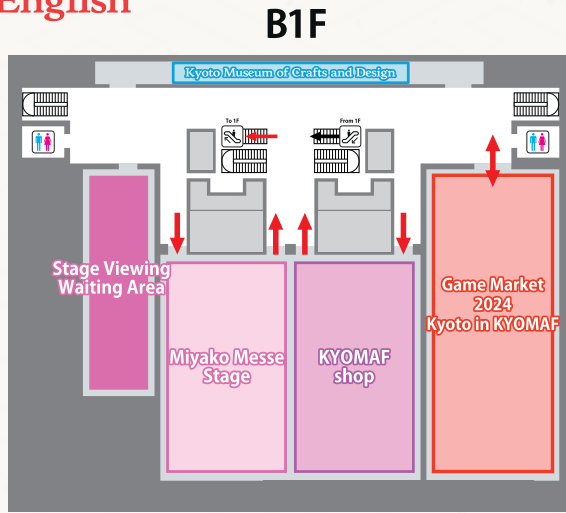

Character Cafe

“KYOMAF CAFE STAND” and kitchen cars sell KYOMAF original food and drinks! The restaurant on the first floor of will also offer a limited menu designed by the Ambassadors!

Rohm Theater Kyoto

Rohm Theater Kyoto

KYOMAF Stage / Cosplay Area
Original KYOMAF photography backgrounds will be setting up in the Cosplay Area!

Kyoto Museum of Crafts and Design

Let's experience Kyoto's traditional industries at a Japanese sweets making and tatami workshop in collaboration with "Summer Wars"!

Visitor Survey

If you answer the survey, you will receive KYOMAF original paper fan on a first-come, first-served basis!

Exhibitor list	
113	NIHON KOGAKUIN COLLEGE
311	CRUX
324	Seasonal-Plants
313	SNOW MIKU SKY TOWN
305	CharaON!
110	XART
126	HanedaprojectLLC
304	AI PikattoAnime
123	CAPIBARA SHOP
K1	Saitama Prefecture Prducts & Tourism Association
303	Okaimono Panda!
326	COSPA inc.
312	Graphinica, Inc. × YUMETA CO.,LTD.
320	studio EIGHTCOLORS
124	Kyoto Computer Gakuin & The Kyoto College of Graduate Studies for Informatics
314	koganei anime collaboration community
121	Kyoto Broadcasting System Co.,Ltd
103	chitamusume
104	AKROS Ltd.
328	KADOKAWA
107	parubooks & SAKURACREA
327	LIDENFILMS,Inc.
101	Anime Tourism Association
K5	Red Feather Community chest