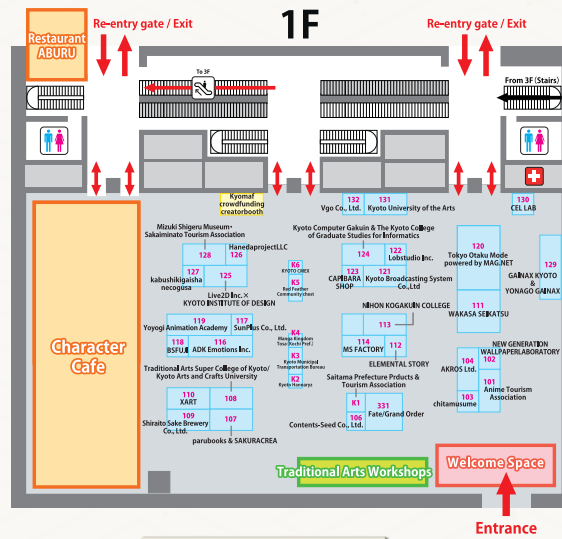

Character Cafe

“KYOMAF CAFE STAND” and kitchen cars sell KYOMAF original food and drinks! The restaurant on the first floor of will also offer a limited menu designed by the Ambassadors!

Rohm Theater Kyoto

Rohm Theater Kyoto

KYOMAF Stage / Cosplay Area
Original KYOMAF photography backgrounds will be setting up in the Cosplay Area!

Kyoto Museum of Crafts and Design

Let's experience Kyoto's traditional industries at a Japanese sweets making and tatami workshop in collaboration with "Summer Wars"!