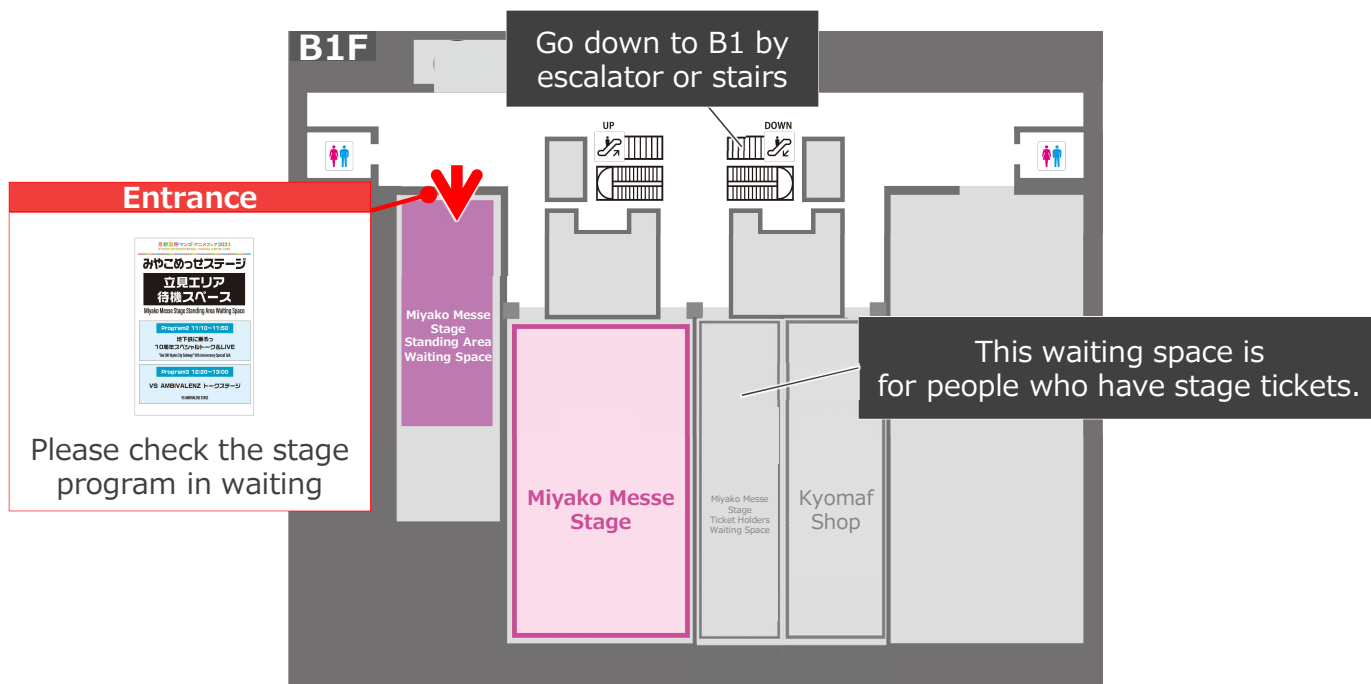

Important notice about the meeting place

The standing area that people who do not have a Miyako Messe stage tickets can view the Miyako Messe stage.

*Stage viewing is on a first-come, first-served basis.

The meeting place : Miyako Messe B1
: Miyako Messe Stage Standing Area Waiting Space

Available waiting time ※Ends as soon as capacity is reached

	No.	Standing Area Available waiting time	schedule	stage program	
	9/16 (Sat)	1	9:00~	10:00~10:40	"Helck" KYOMAF Special Stage
2		9:00~	11:10~11:50	"Get On! Kyoto City Subway" 10th Anniversary Special Talk	
3		10:00~	12:20~13:00	VS AMBIVALENZ STAGE	
4		11:10~	13:30~14:10	Atelier Ryza The Animation Secret Radio Public Recording -MEMORY OF SUMMER-	
5		12:20~	14:40~15:20	Event in KYOMAF	
6		13:30~	15:50~17:00	Kyoto Ani-Monozukuri Award 2023	
9/17 (Sun)	1	9:00~	10:40~11:20	fukuiyukari.Iwatamitsuo.Miyamurayuuko.Naganoyuki Talk&Sugahiroe's "sobakusunofigure" reading drama	
	2	9:00~	11:50~12:30	Saint Cecilia and Pastor Lawrence Kyomaf2023 Special Stage	
	3	10:40~	13:00~13:40	YOHANE THA PARHELION-SUNSHINE in the MIRROR- Special Stage	
	4	11:50~	14:10~14:50	"Sengoku Youko" Shutsujin-shiki in KYOMAF2023	
	5	13:00~	15:20~15:50	KYOTO INTERNATIONAL MANGA ANIME FAIR 2023 Ending Stage	

<Notes>

- The standing area is available on a first-come, first-served basis. There is a capacity limit for the standing area. Once the number of people wishing to view the venue reaches its capacity, there will be no line-up.
- Please come to the waiting area within the meeting time for each stage. Please refrain from waiting for a long time around the waiting space as it will be a nuisance to other customers.
- If you leave the standing area waiting line in the middle, you may not be able to view the standing area.
- There are no restrooms in the standing area waiting space. Please use the service in advance and wait in line.
- The standing area is the space behind the Miyako Messe stage. Depending on the viewing location, you may not be able to see the stage. Please note.