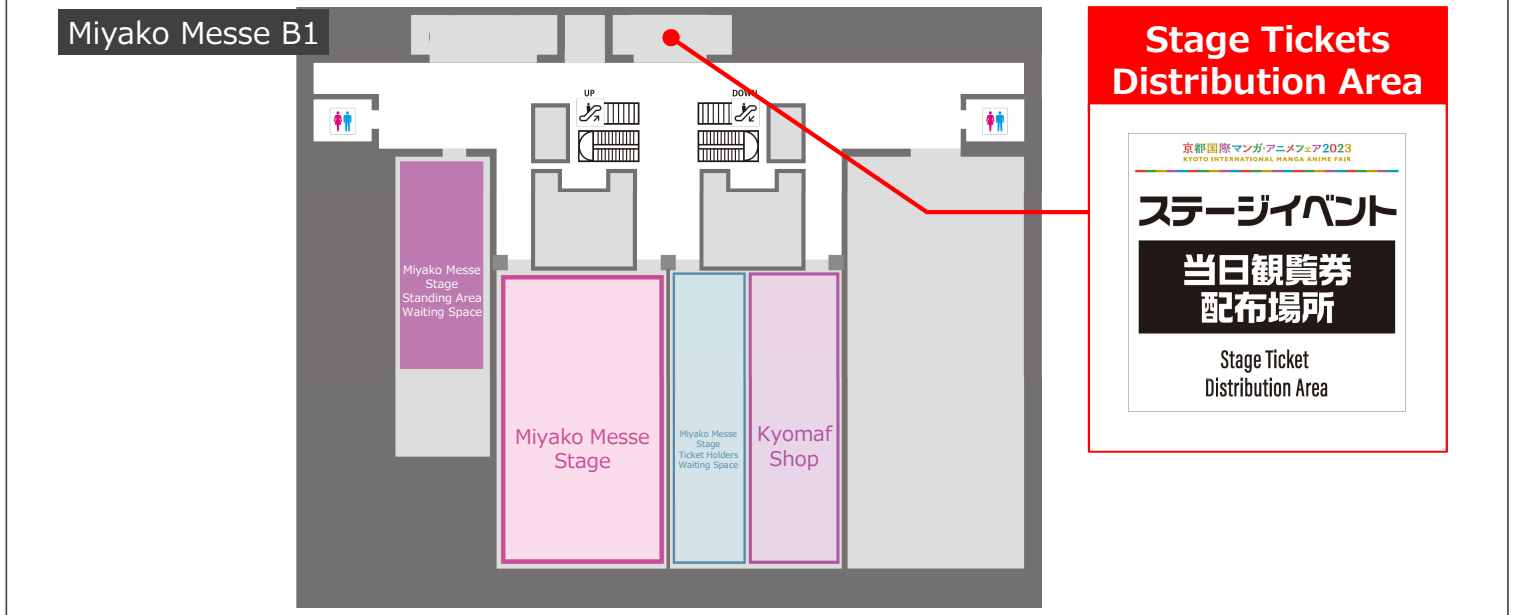

Notice regarding the distribution location of "Stage On The Day Tickets"

"Stage On The Day Tickets" will be distributed from 9:00 a.m. the date of KYOMAF.

◆ Stage Tickets Distribution Area : Miyako Messe B1

◆ Stage program list

9/16 (Sat) Stage program

KYOMAF Stage		
No.	schedule	stage program
1	10:00~10:40	KYOTO INTERNATIONAL MANGA ANIME FAIR 2023 Opening Stage
2	11:10~11:50	GuilDrops KYOMAF Special Live!
3	12:20~13:00	The Eccentric Family / Uchoten Kazoku
4	13:30~14:10	Horimiya: The Missing Pieces. Class trip returns!
5	14:40~15:20	"My New Boss is Goofy" KYOMAF 2023 Stage
6	15:50~16:30	"UNDEAD UNLUCK" KYOMAF SPECIAL STAGE
7	17:00~17:40	"The Mourning Children: Nagiko and the Girls Wearing Tsurubami Black" Special Stage

Miyako Messe Stage		
No.	schedule	stage program
1	10:00~10:40	"Helck" KYOMAF Special Stage
2	11:10~11:50	"Get On! Kyoto City Subway" 10th Anniversary Special Talk
3	12:20~13:00	VS AMBIVALENZ STAGE
4	13:30~14:10	Atelier Ryza The Animation Secret Radio Public Recording -MEMORY OF SUMMER-
5	14:40~15:20	Event in KYOMAF
6	15:50~17:00	Kyoto Ani-Monozukuri Award 2023

<Notes>

- The standing area is available on a first-come, first-served basis. There is a capacity limit for the standing area. Once the number of people wishing to view the venue reaches its capacity, there will be no line-up.
- Please come to the waiting area within the meeting time for each stage. Please refrain from waiting for a long time around the waiting space as it will be a nuisance to other customers.
- If you leave the standing area waiting line in the middle, you may not be able to view the standing area.
- There are no restrooms in the standing area waiting space. Please use the service in advance and wait in line.
- The standing area is the space behind the Miyako Messe stage. Depending on the viewing location, you may not be able to see the stage. Please note.